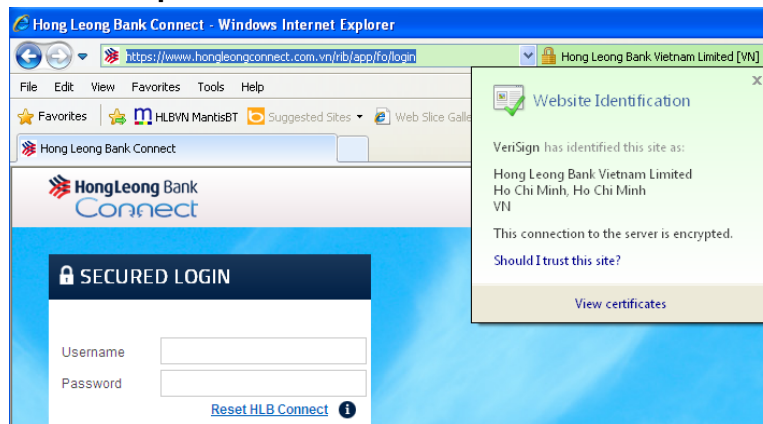

Internet Explorer