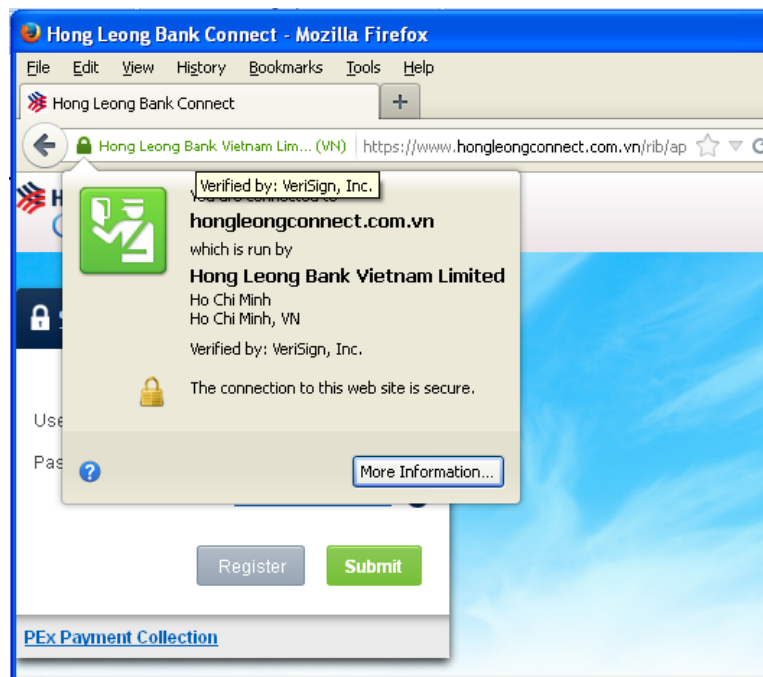

Mozilla Firefox