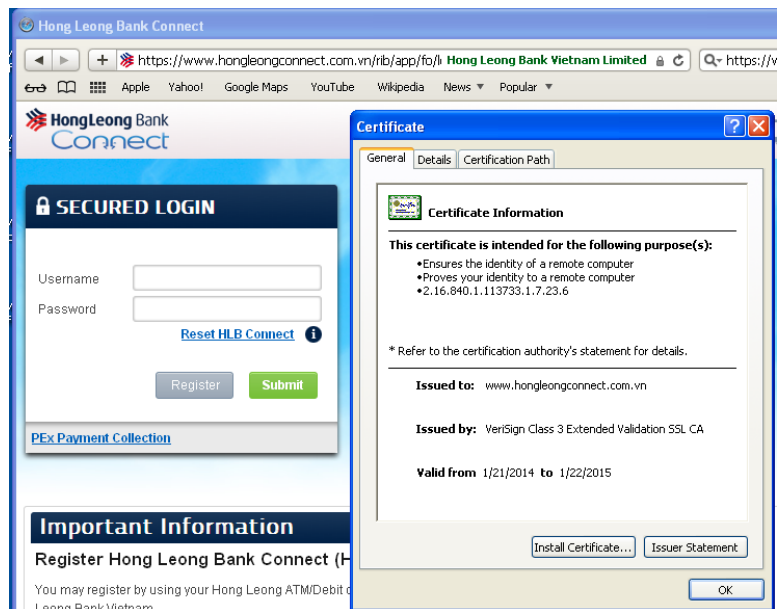

For Hong Leong Bank Connect users

- ALWAYS MANUALLY ENTER www.hongleongconnect.com.vn into your Internet browser.
- CONFIRM THE AUTHENTICITY of the login page by checking the secure protocol on current domain (https://) and SSL certificate (represented by a padlock/key icon) besides the green address bar on your browser.

Click on the padlock and check that the web certificate is issued to www.hongleongconnect.com.vn before proceeding to log in.

Internet Explorer

Mozilla Firefox

Chrome

Safari

Opera

- SEEK VERIFICATION directly with Hong Leong Bank Vietnam by either contacting Hong Leong Contact Centre at +848 73008100 or any Branch/Transaction Office that you normally transact when in doubt.