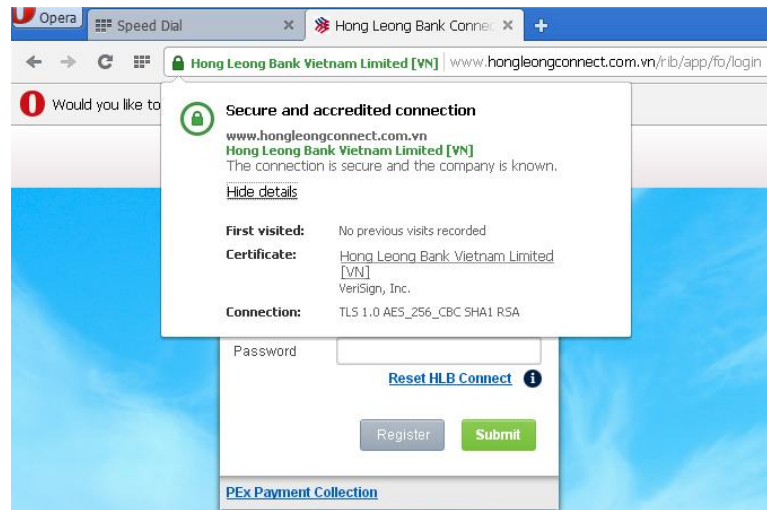

Click on the padlock and check that the web certificate is issued to www.hongleongconnect.com.vn before proceeding to log in.

Internet Explorer

Mozilla Firefox

Chrome

Safari

Opera

- SEEK VERIFICATION directly with Hong Leong Bank Vietnam by either contacting Hong Leong Contact Centre at +848 73008100 or any Branch/Transaction Office that you normally transact when in doubt.